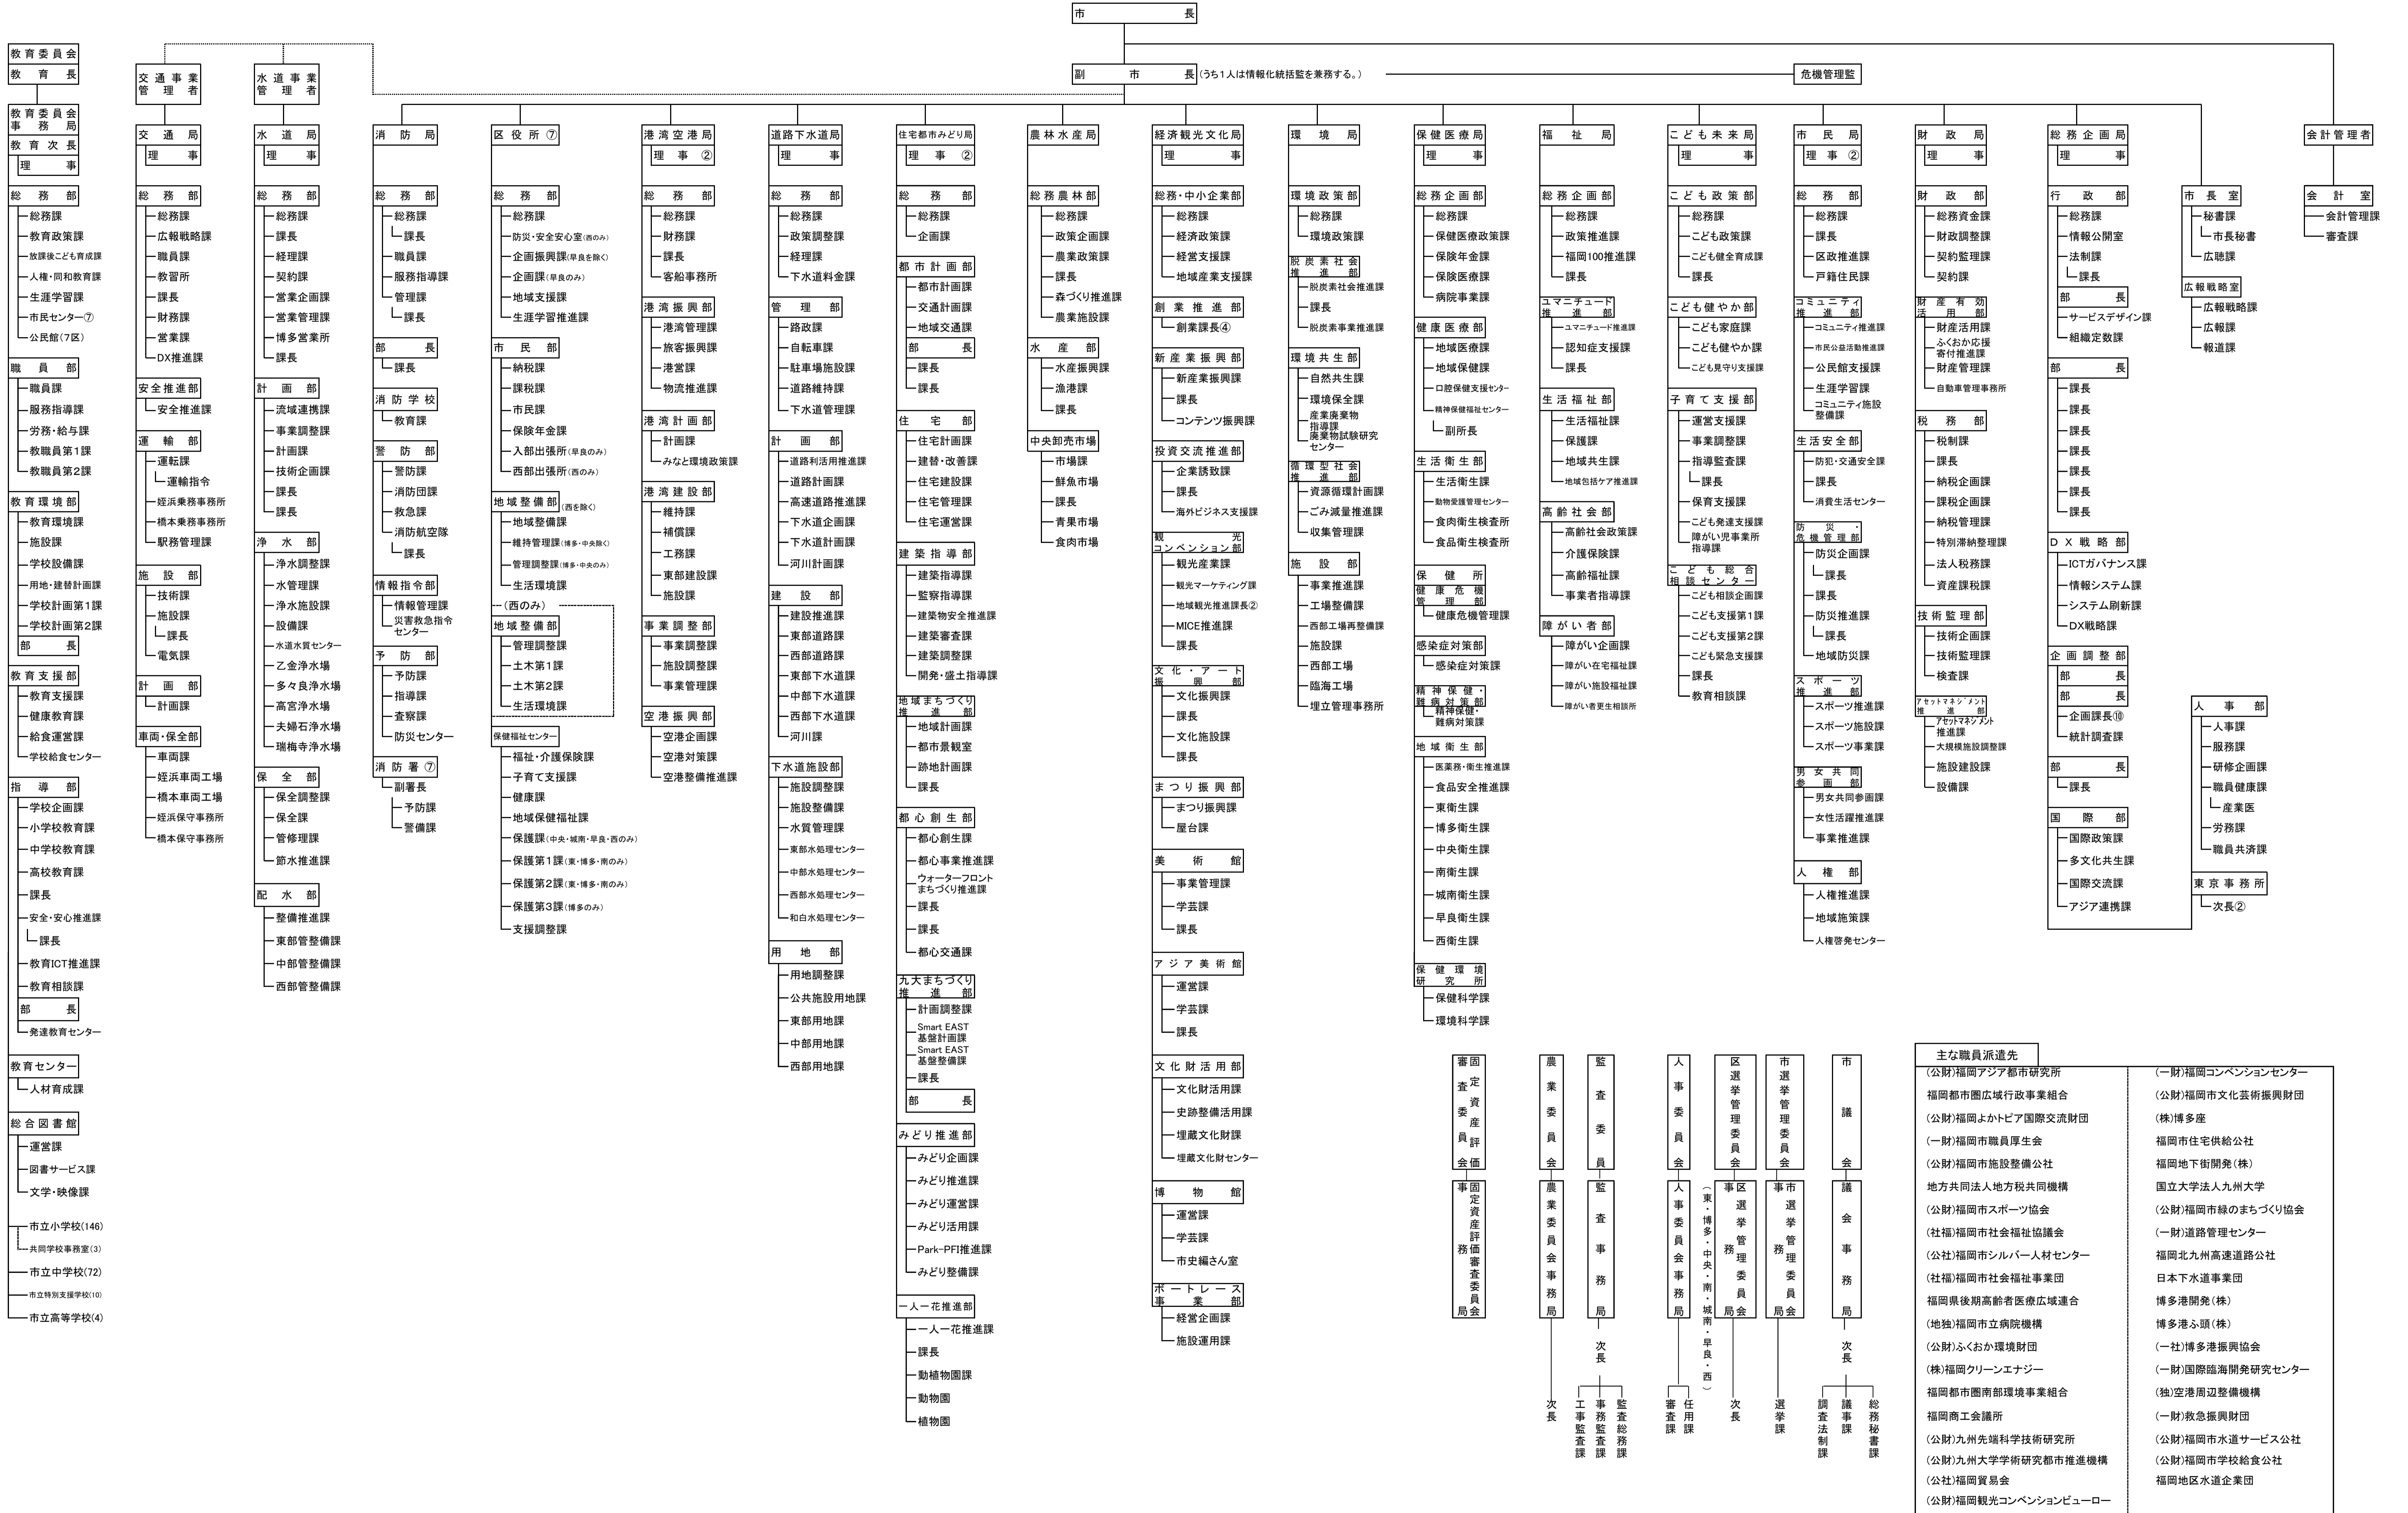

福岡市の組織

令和8年4月1日現在

Table listing key staff appointments (main staff appointments) across various departments and organizations, including names and titles such as 'Director', 'Deputy Director', and 'Chief Clerk'.

Table listing various committees and boards, including the 'Agriculture Commission', 'Audit Commission', 'Personnel Commission', 'District Election Management Commission', 'City Election Management Commission', and 'City Council'.

Table listing various centers and facilities, including the 'Cultural Living Center', 'Museum', 'Botanical Garden', and 'Sports Center'.

Table listing various centers and facilities, including the 'Cultural Living Center', 'Museum', 'Botanical Garden', and 'Sports Center'.